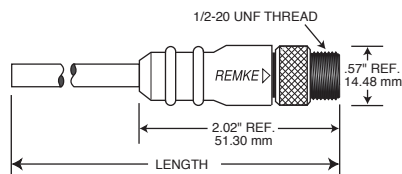

### OPTIONS

#18 AWG (PVC) Plug Assemblies (2 thru 5 Pole)
Stainless Steel Couplers
Plastic Couplers

FEMALE STRAIGHT

FEMALE 90°

MALE STRAIGHT

MALE 90°