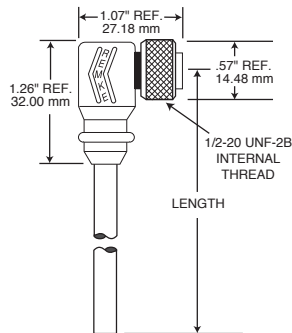

### MATERIALS

Body	PVC
O-Ring	Nitrile Rubber
Contact	Brass, Gold Plated over Nickel
Coupling Nut	Machined Aluminum, Clear Anodized
Cable	#22 AWG PVC 26 x #36 Stranding, 105°C, or #18 AWG PVC 41 x #34 Stranding, 105°C, UL Recognized, CSA Certified

### OPTIONS

#18 AWG (PVC) Plug Assemblies (2 thru 5 Pole)
Stainless Steel Couplers
Plastic Couplers

FEMALE STRAIGHT

FEMALE 90°

MALE STRAIGHT

MALE 90°