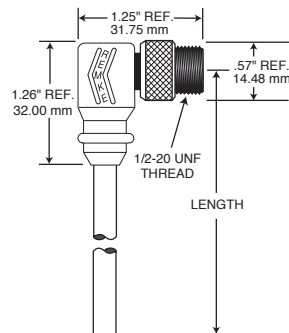

### MATERIALS

Body	PVC
O-Ring	Nitrile Rubber
Contact	Brass, Gold Plated over Nickel
Coupling Nut	Machined Aluminum, Clear Anodized
Cable	#22 AWG PVC 26 x #36 Stranding, 105°C, or #18 AWG PVC 41 x #34 Stranding, 105°C, UL Recognized, CSA Certified

### OPTIONS

#18 AWG (PVC) Plug Assemblies (2 thru 5 Pole)
Stainless Steel Couplers
Plastic Couplers

FEMALE STRAIGHT

FEMALE 90°

MALE STRAIGHT

MALE 90°

## FEMALE PLUGS