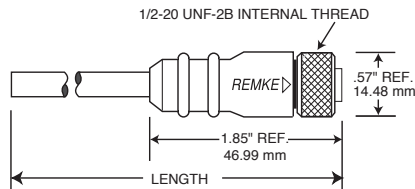

DUAL KEY PVC MICRO-LINK™ PLUG ASSEMBLIES

SPECIFICATIONS

MATERIALS

Body	PVC
O-Ring	Nitrile Rubber
Contact	Brass, Gold Plated over Nickel
Coupling Nut	Machined Aluminum, Clear Anodized
Cable	#22 AWG PVC 26 x #36 Stranding, 105°C, or #18 AWG PVC 41 x #34 Stranding, 105°C, UL Recognized, CSA Certified

Cable Diameters	#22 AWG PVC w/o braid, 2/C-.17", 3/C-.18", 4/C-.19", 5/C-.21", 6/C-.22"

#22 AWG PVC w/braid, 2/C-.23", 3/C-.23", 4/C-.25", 5/C-.26", 6/C-.29" (braid not electrically connected)

#18 AWG PVC, 2/C-.29", 3/C-.29", 4/C-.29", 5/C-.29"

ELECTRICAL

Voltage Rating	250 VAC/300 VDC
Current	#22 AWG-2 to 5 Pole-4A, 6 Pole-3A, #18 AWG-5A
Contact Resistance	≤5mΩ

ENVIRONMENTAL

Protection	IP67
Operating Temp	PVC: -20°C to 105°C

CERTIFICATIONS

Recognized, File No. E165657

Certified, File No. E165657

OPTIONS

#18 AWG (PVC) Plug Assemblies (2 thru 5 Pole)
Stainless Steel Couplers
Plastic Couplers

FEMALE STRAIGHT